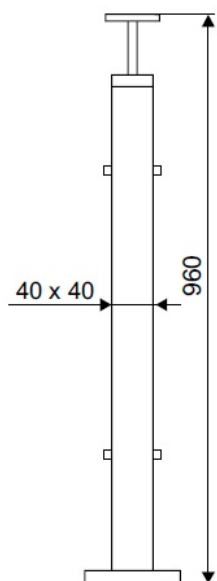

PRODUCT SHEET

Description:

Baluster Post SS304, 40x40x1,5mm, L 879mm, 90DG, Fixed Hand Rail, 2 Holes On 2 Side
W/M8x14mm Screws F/Clamps, Incl. Base, Cover Cap & 4 Floor Plugs & Screws, W/Flat Handrail, All,
Brushed SS304, (Glass Clamps to Be Bought Separately)

Item number:

22.10.352-0

Units	Box	Carton	HS Code	Barcode
Pcs.	1	6	8302419000	
				5704866083829

SISO A/S

Mileparken 11
DK-2740 Skovlunde
Denmark
VAT: DK 24786013

Phone +45 45 830 900

www.siso.dk
siso@siso.dk

Danske Bank
Nytorv Branch
Copenhagen
SWIFT: DABADKKK

Account no.
4180 3112 112936
IBAN Account
DK7230003112112936